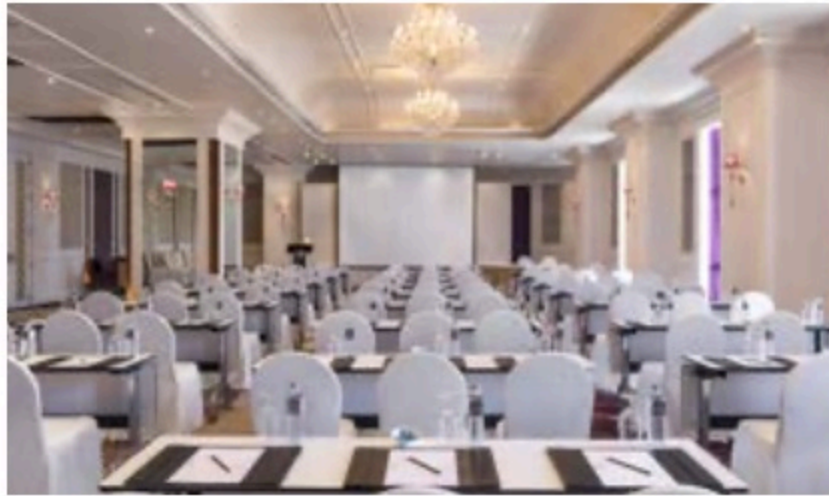

lebua at State Tower

Conferences & Functions

Tower Club at lebua's accessibility in the center of the city, wide choice of function rooms and bathrooms that can accommodate up to 700 guests, and exceptional catering from the award-winning restaurants at The Dome, have made it downtown Bangkok's venue of choice for every occasion, from wedding and social galas, to product launches and staff parties, fashion shows and press conferences.

The legendary city and river views, lavish handpicked flower arrangements, winding staircases and hanging chandeliers make a timeless and elegant statement, and every occasion unforgettable.

LEVEL	FUNCTION ROOMS	DIMENSIONS	AREA (SQ.M)	HEIGHT (SQ.M)	THEATRE	CLASSROOM	U-SHAPE	COCKTAIL	BUFFET	BANQUET
1	Malika (M Floor)	9m x 13.5m	120	4	50	30	25	50	30-40	50
	Kamala	9m x 9m	80	4	30	24	15	30	30	30
	Nalini	9m x 9m	80	4	30	24	15	30	30	40
	Pushkara Ballroom	27m x 13.5m	525	4	200	100	70	300	150	150
2	Aravinda (M Floor)	22.5m x 13.5m	390	4	200	100	70	300	150	120
	Padmini	9m x 9m	80	4	30	24	15	30	10	30
	Padmana	4.5m x 7m	30	4	20	-	-	-	-	10
	Padmavati	13.5m x 9m	120	4	40	24	24	50-70	50	50
	Padma Ballroom	31.5m x 13.5m	245	4	150	70	60	300	150	150